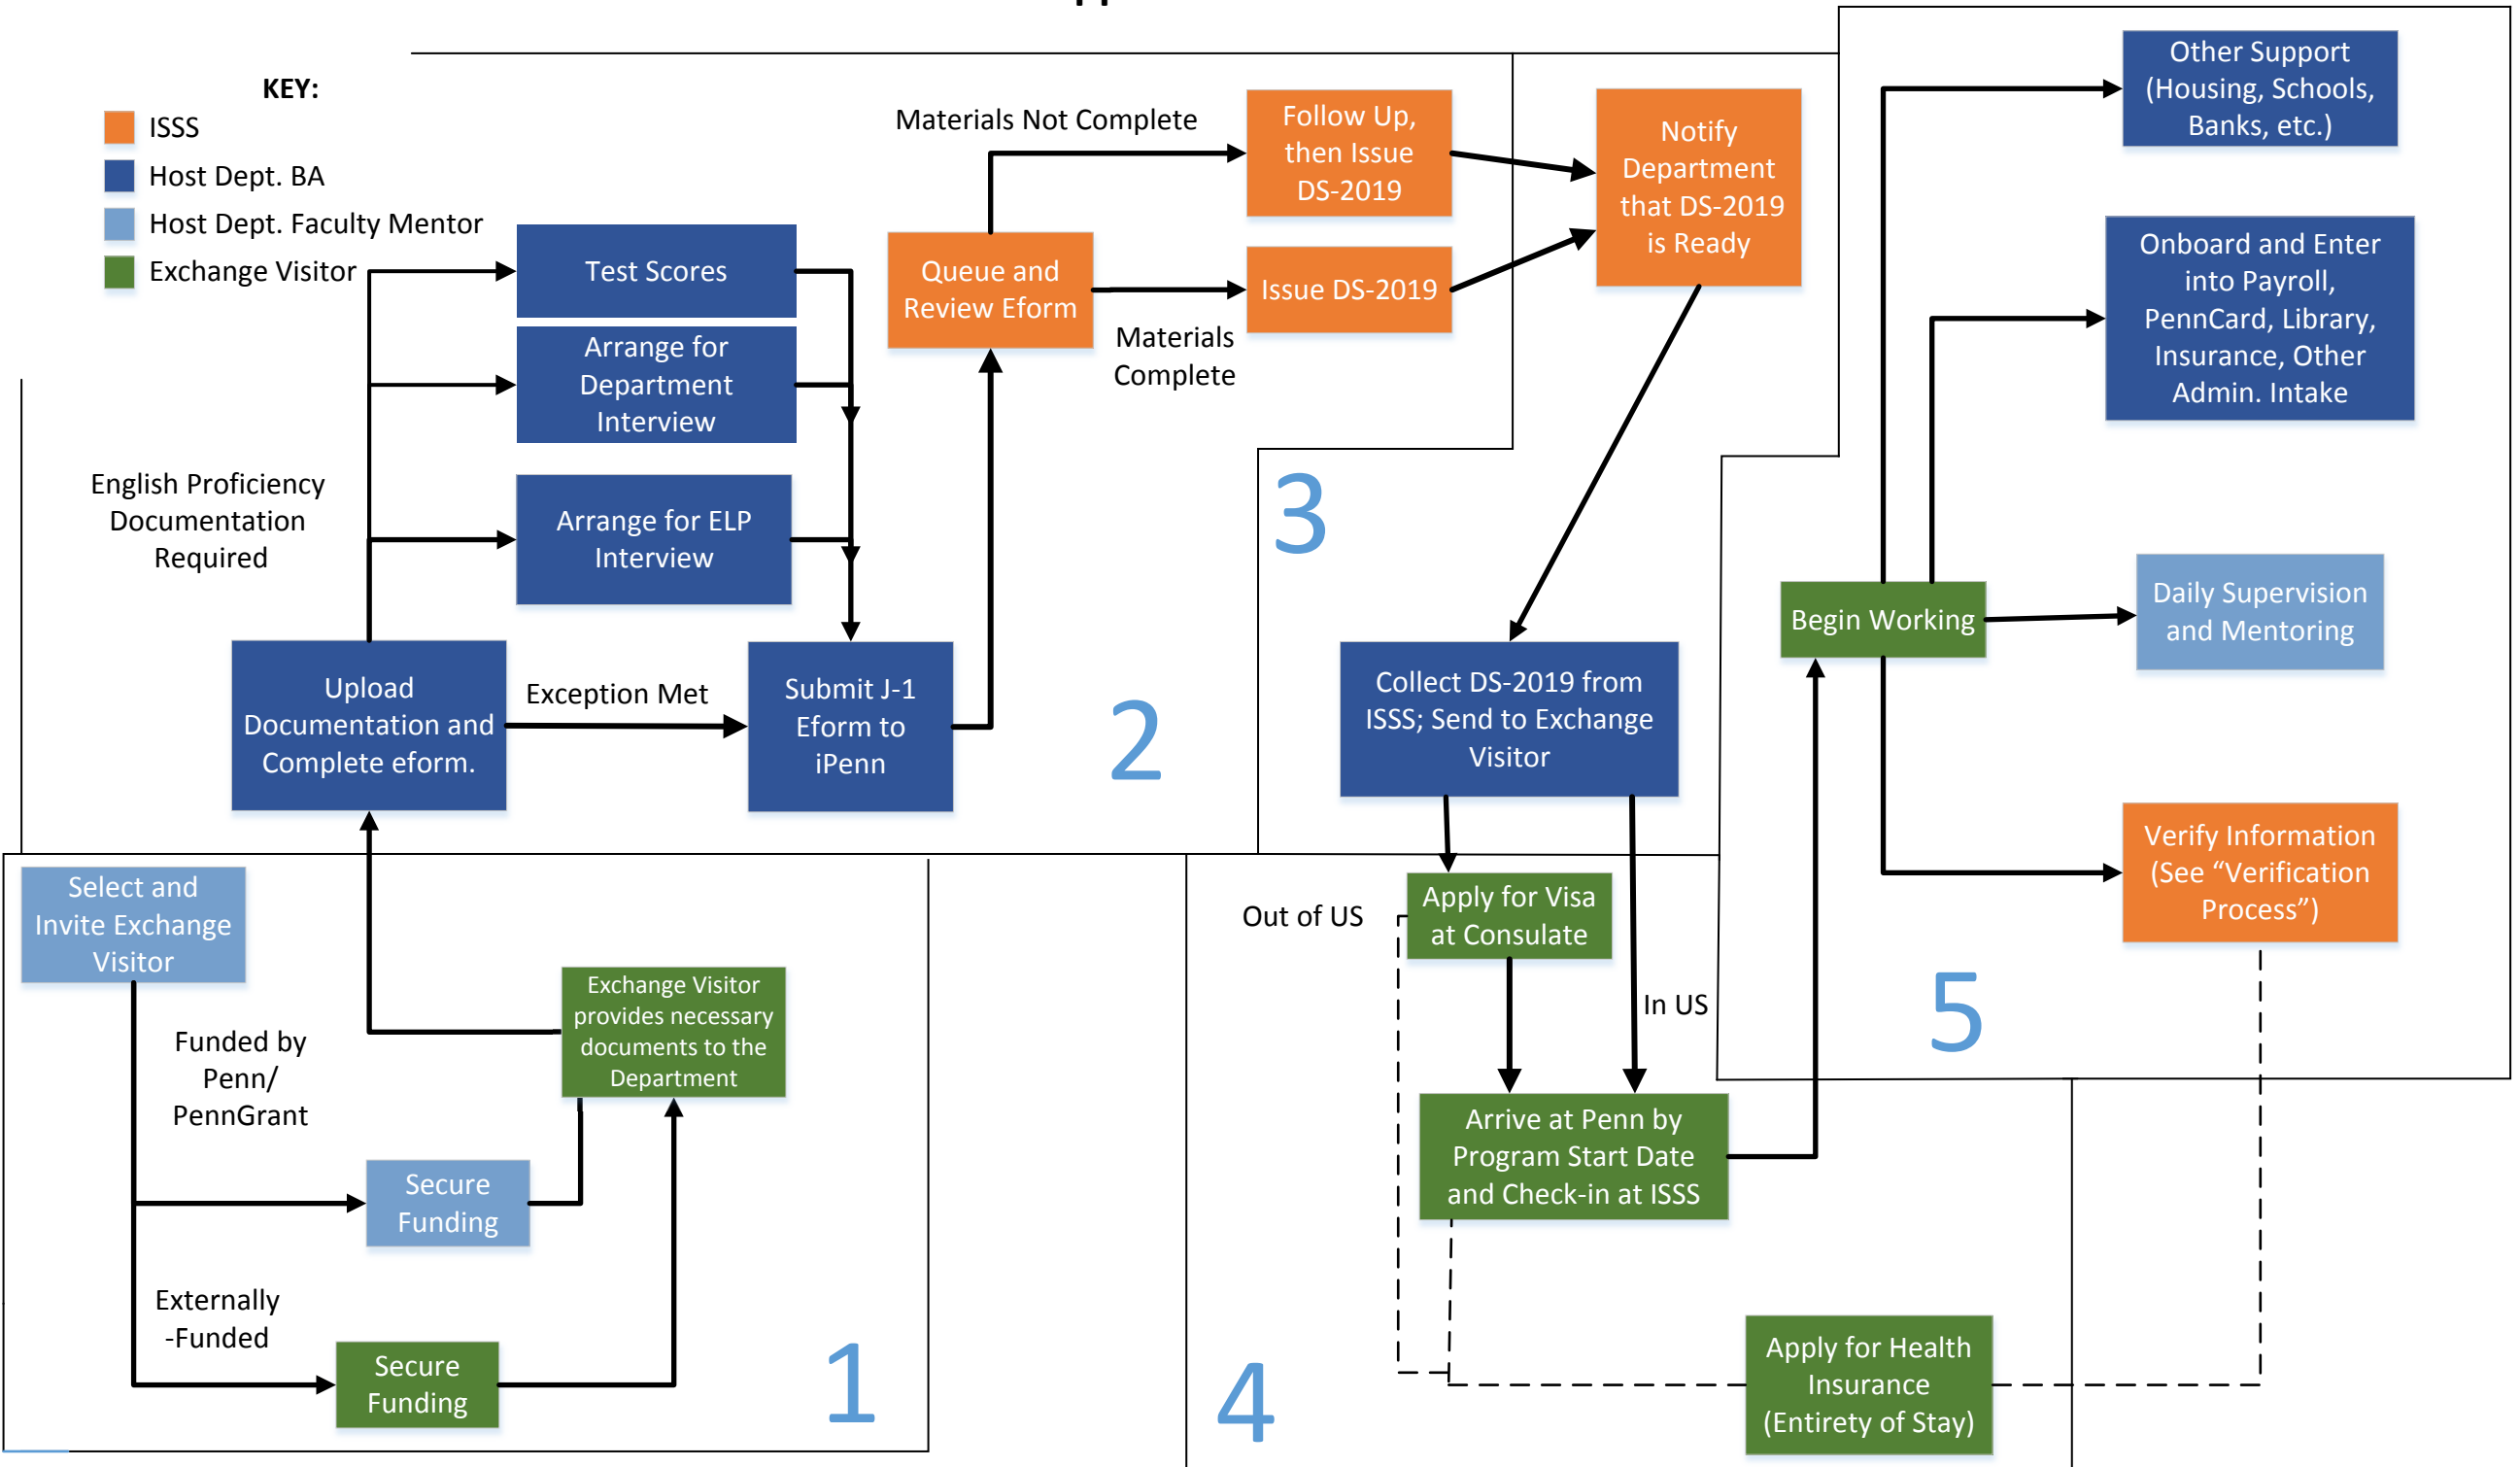

J-1 Application and Arrival Process

J-1 Verification Process

KEY:

- ISSS
- Host Dept. BA
- Host Dept. Faculty Mentor
- Exchange Visitor

J-1 Departure Process

KEY:

- ISSS
- Host Dept. BA
- Host Dept. Faculty Mentor
- Exchange Visitor