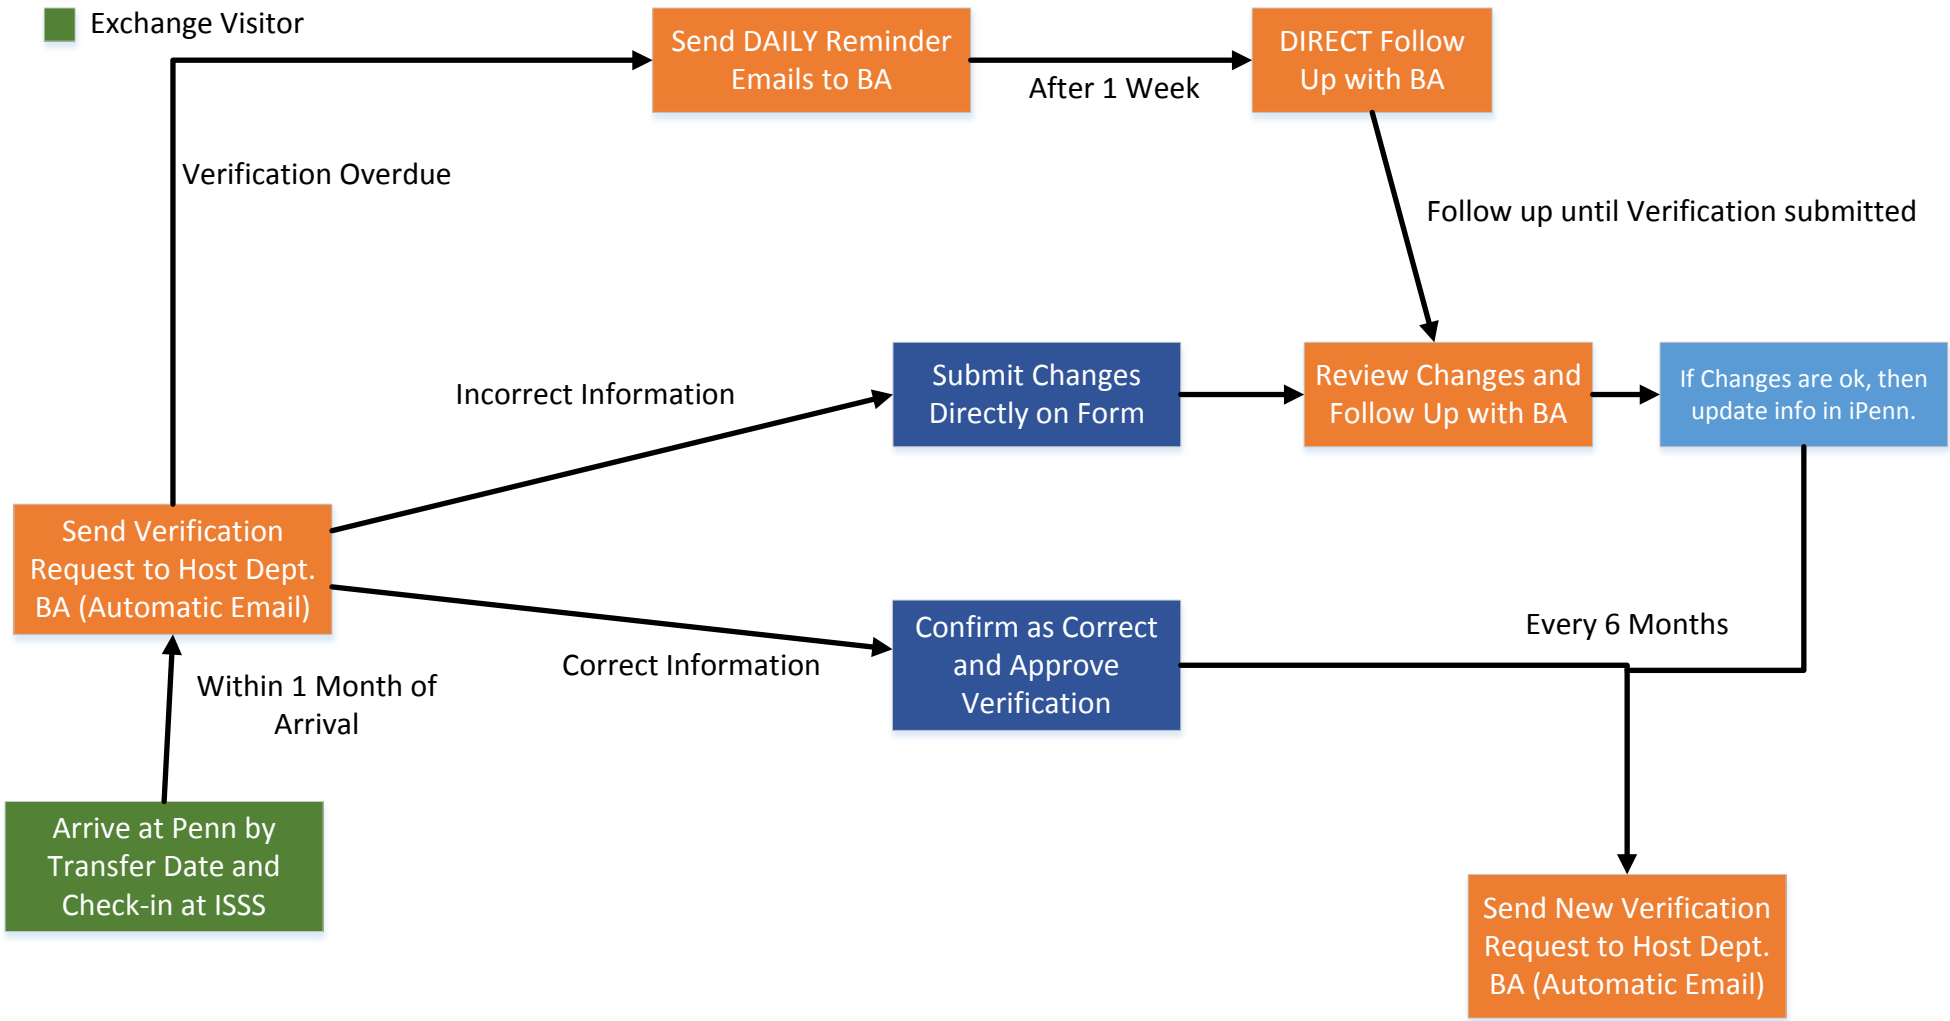

J-1 Application and Arrival Process

J-1 Verification Process

KEY:

- ISSS
- Host Dept. BA
- Host Dept. Faculty Mentor
- Exchange Visitor

J-1 Departure Process

KEY:

- ISSS
- Host Dept. BA
- Host Dept. Faculty Mentor
- Exchange Visitor